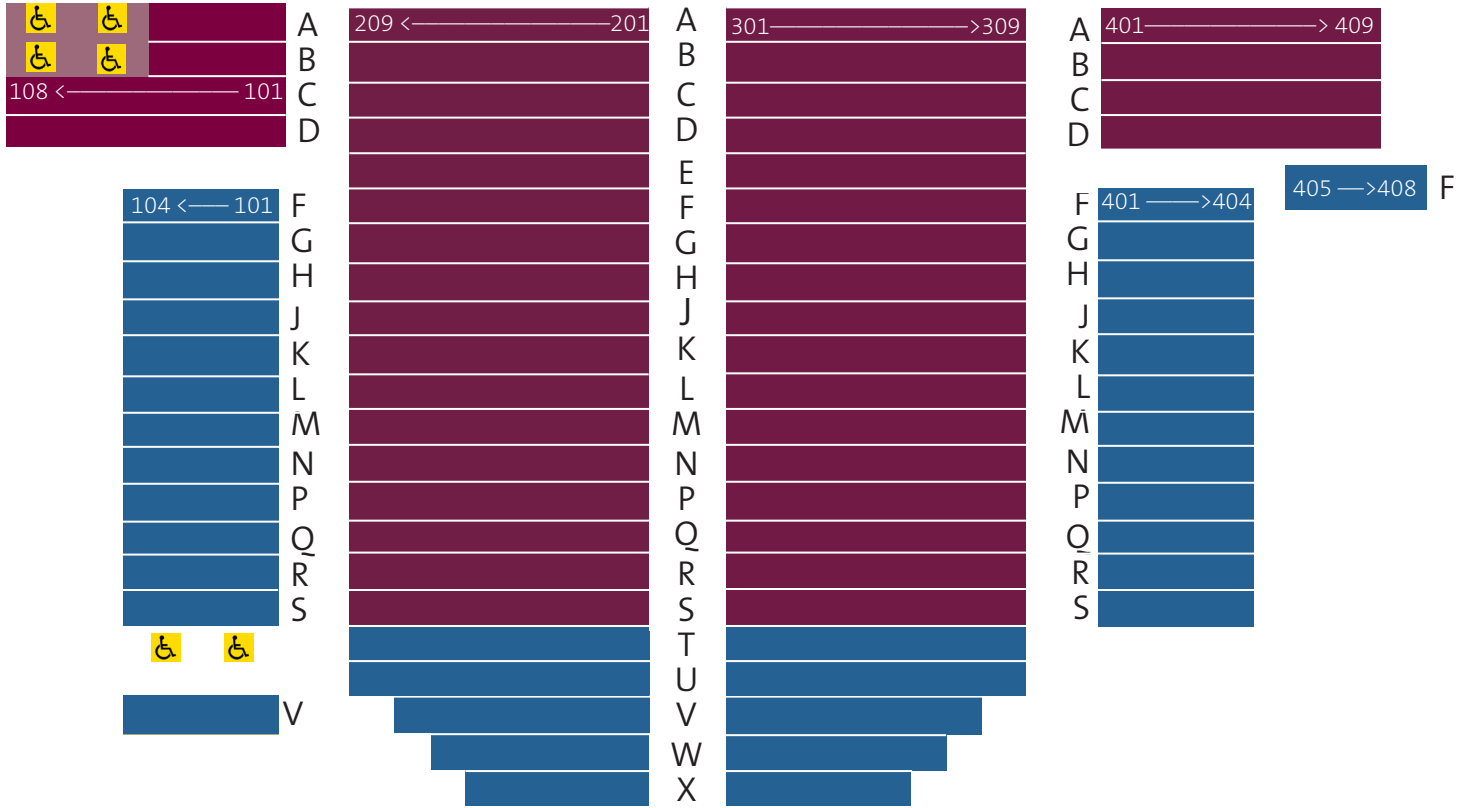

Plymouth Congregational Church

1900 Nicollet Avenue South • Minneapolis, Minnesota

BALCONY

- Price 1
- Price 2
- Price 3

- ♿ Wheelchair Accessible
- Limited view