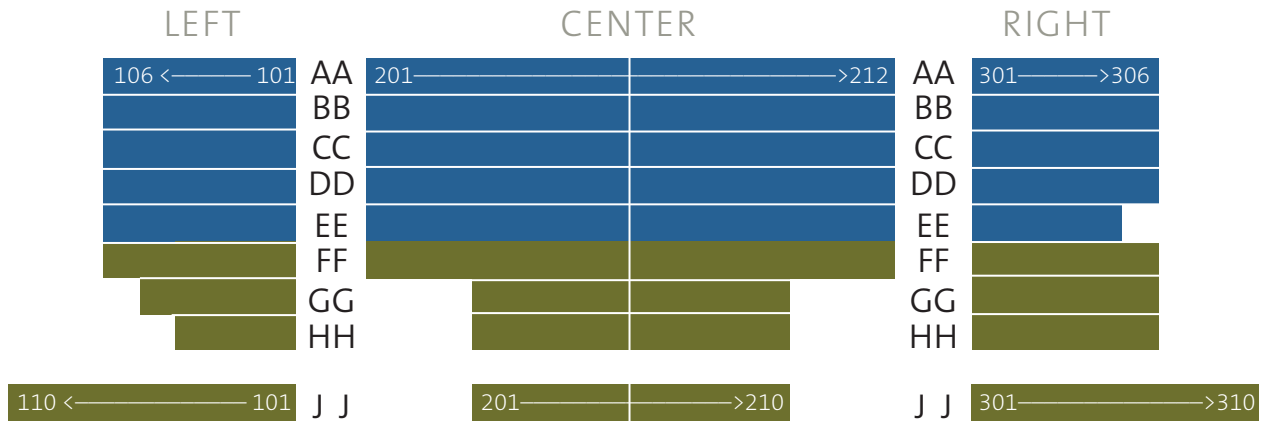

Plymouth Congregational Church

1900 Nicollet Avenue South • Minneapolis, Minnesota

BALCONY

- Price 1
- Price 2
- Price 3

- ♿ Wheelchair Accessible
- Limited view