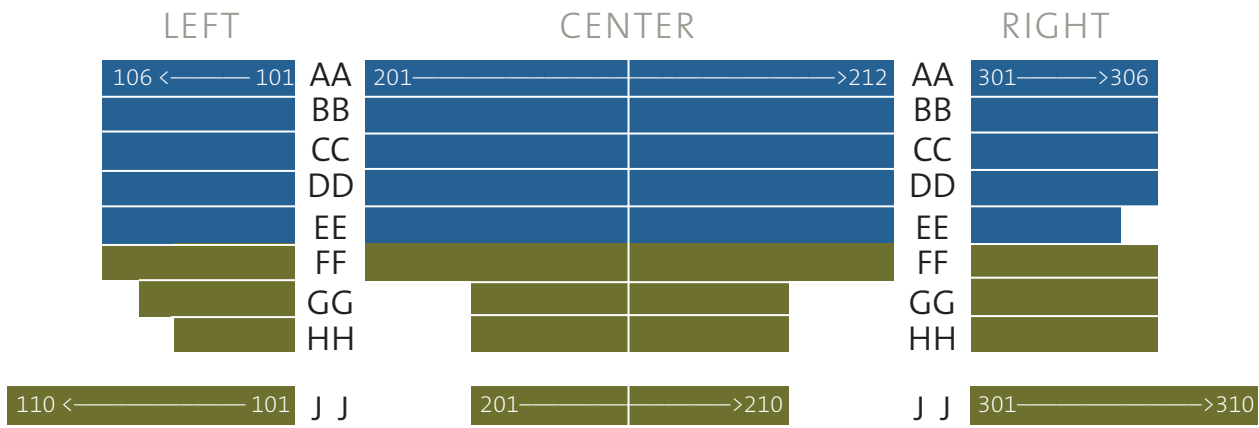

Plymouth Congregational Church

1900 Nicollet Avenue South • Minneapolis, Minnesota

BALCONY

- Price 1
- Price 2
- Price 3
- ♿ Wheelchair Accessible
- Limited view