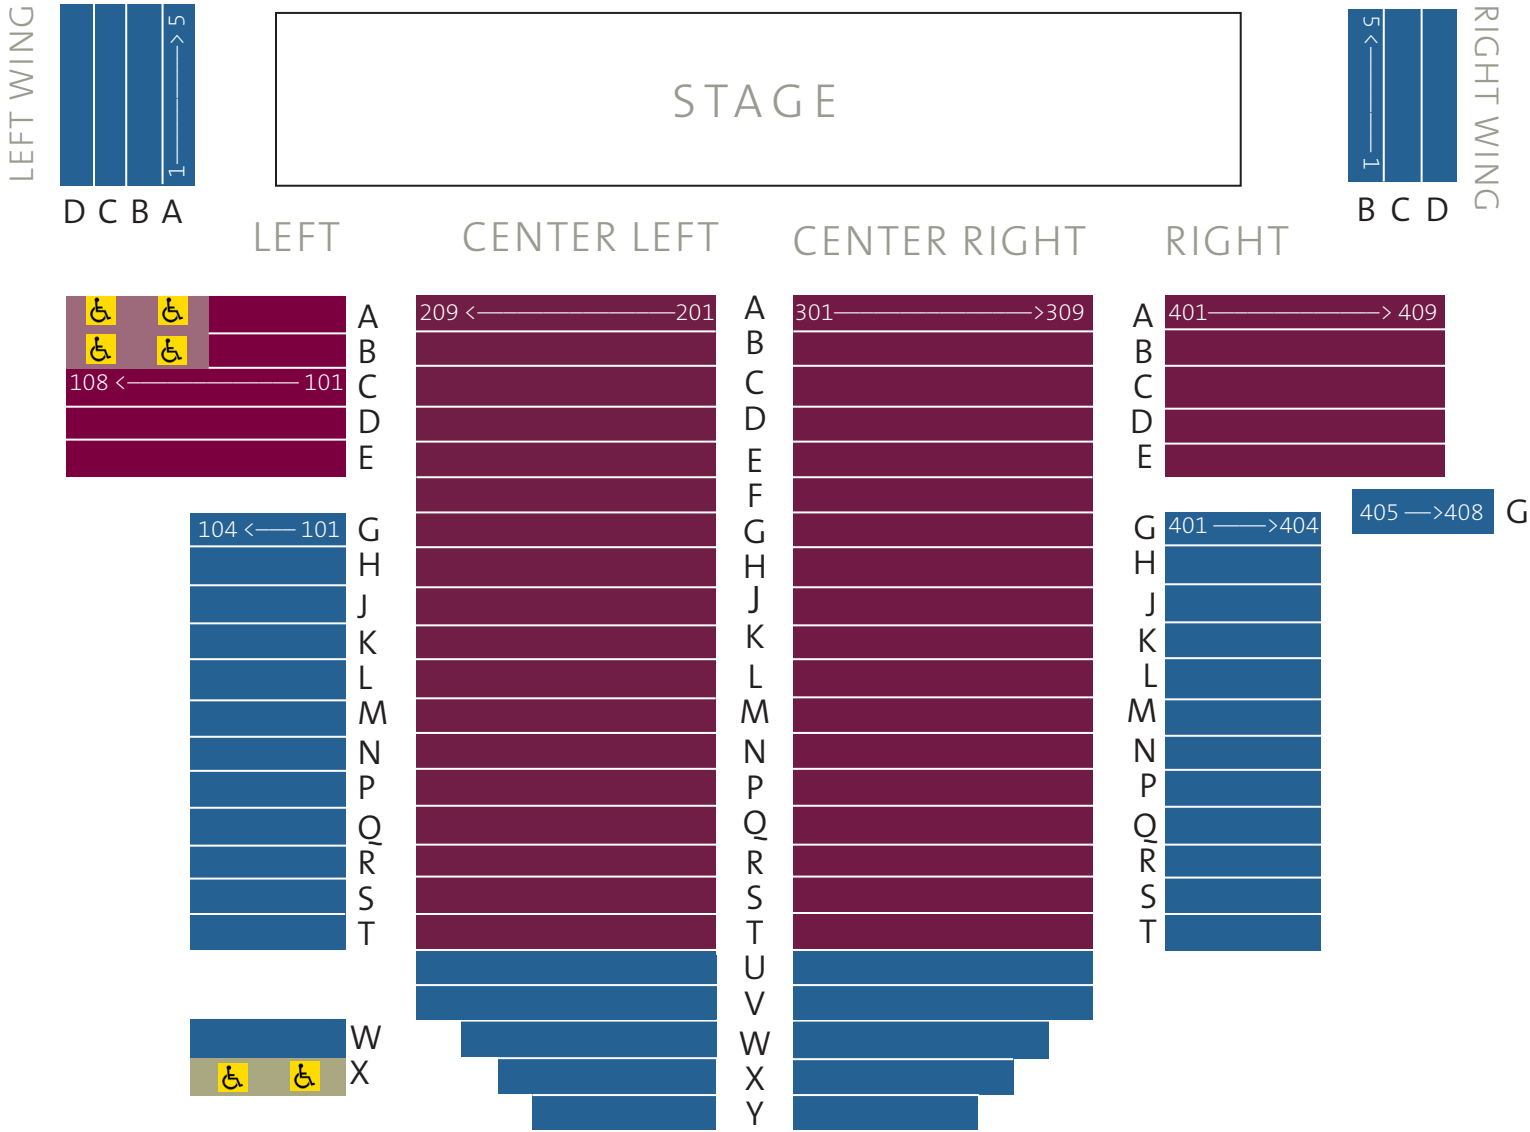

Plymouth Congregational Church

1900 Nicollet Avenue South • Minneapolis, Minnesota

BALCONY

- Price 1
- Price 2
- Price 3
- ♿ Wheelchair Accessible
- Limited view